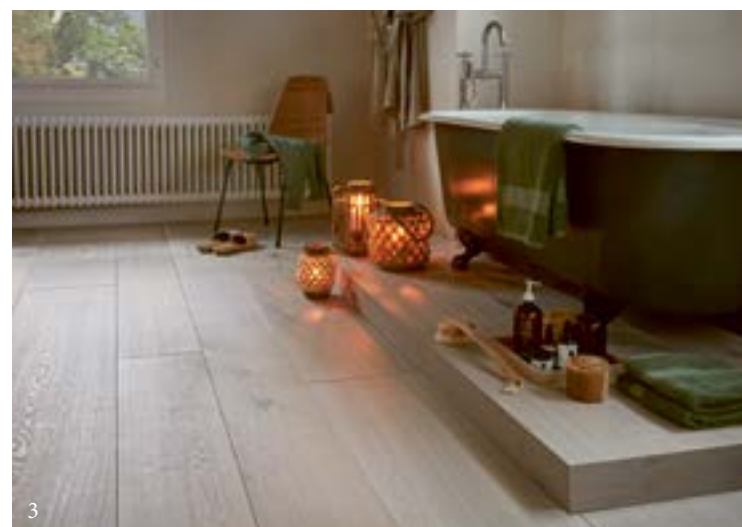

WOODEN ACCESSORIES

Elegant down to the last detail

Bauwerk Parquet offers many options for customising your living space: from stairs to skirtings, ventilation grilles and custom products.

Elegantly integrated stair solutions

Stairs are more than just a way of accessing the upper floors: they are a design element that is rich in detail and has a great deal of influence on the ambience of a living space. In addition to the architecture and structure of a staircase, its finish also plays a critical role. Our Swiss-made stair solutions have a decisive advantage: the parquet floor and the stairs can have the same colour and surface treatment, as well as the same level of gloss.

Rich variety of design options with parquet

Wood is flexible and welcomes change, making it the perfect material for personal creativity in living spaces. Perfect your interior design with a love for detail. Be it skirting boards, ventilation grids, wall and ceiling panelling or even custom furniture: with their various elegant solutions and well-designed accessories, products by Bauwerk Parquet can be used to realise virtually any idea.