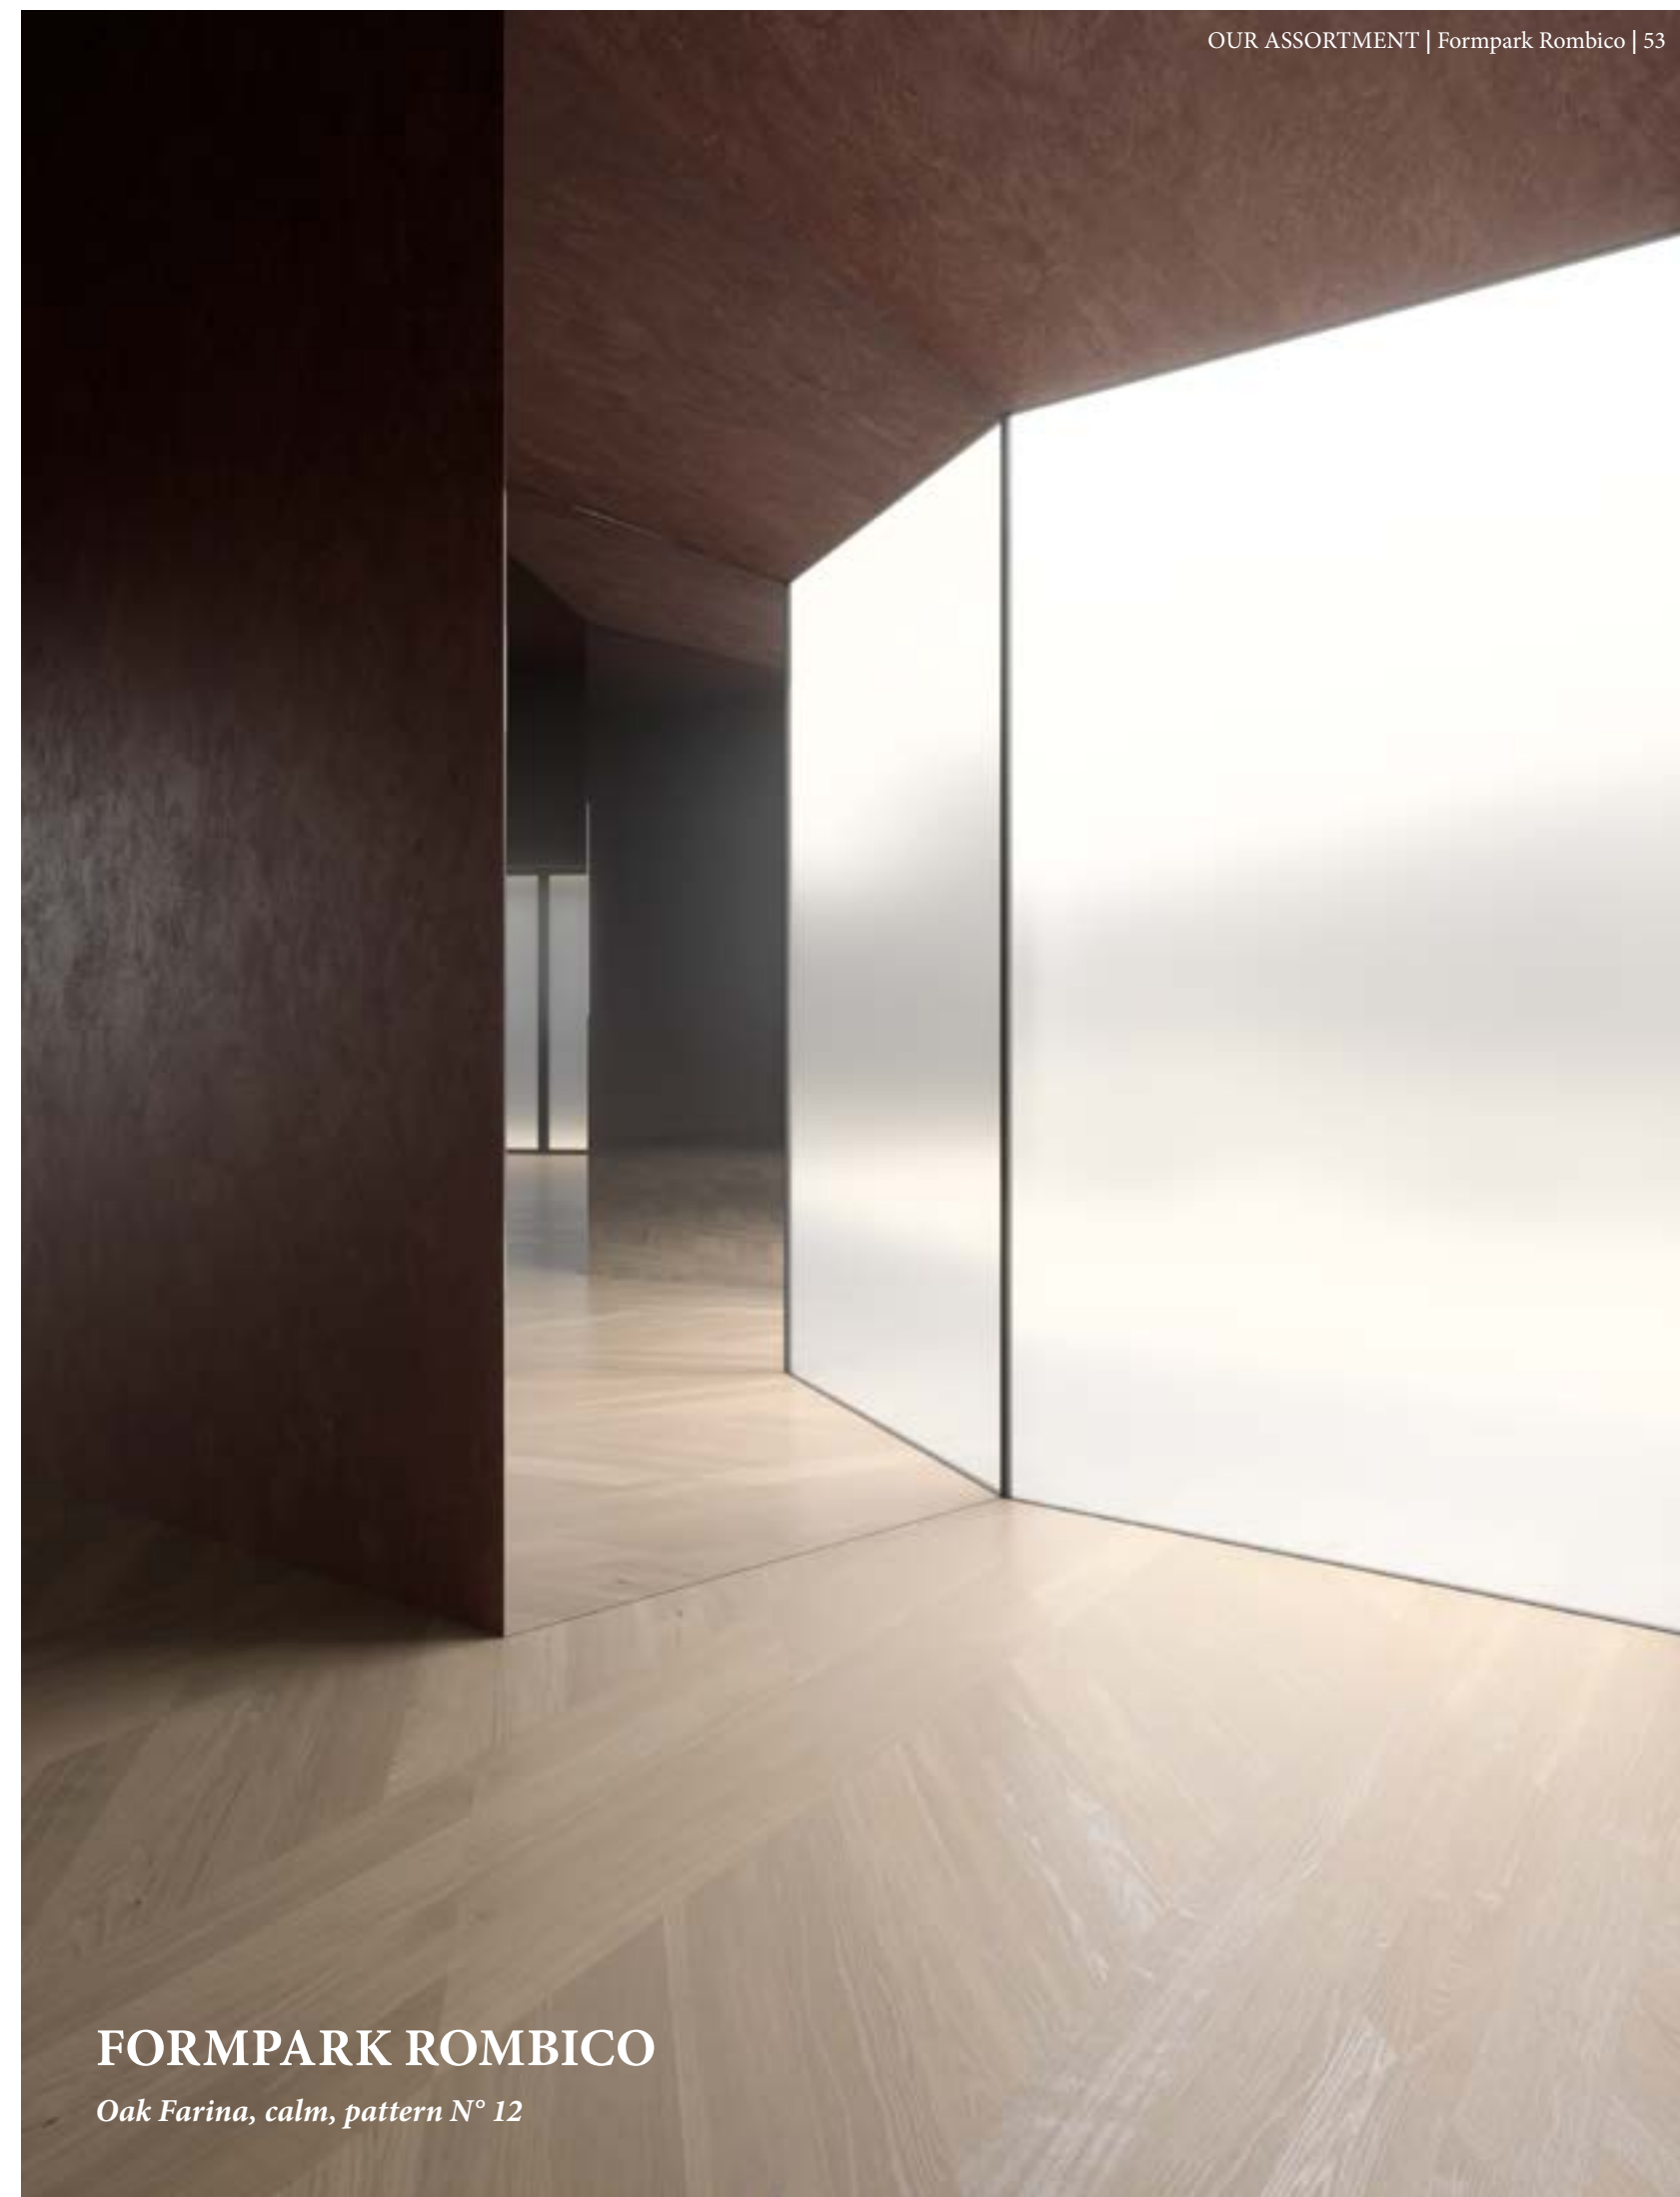

A smooth look

All Formpark Rombico colours are brushed and natural oiled. The brushed surface gives the floor even more depth and character, highlighting the interaction with light. The Planks are square edged creating a smooth, flatter appearance to the floor.

Discover their countless laying patterns on our website:
bauwerk-parkett.com > Formpark Rombico

Formpark Rombico is available in the following colours:

Oak Farina

Oak Natural

Oak Mandorla

Formpark Rombico – 735 × 130 × 9.5 mm