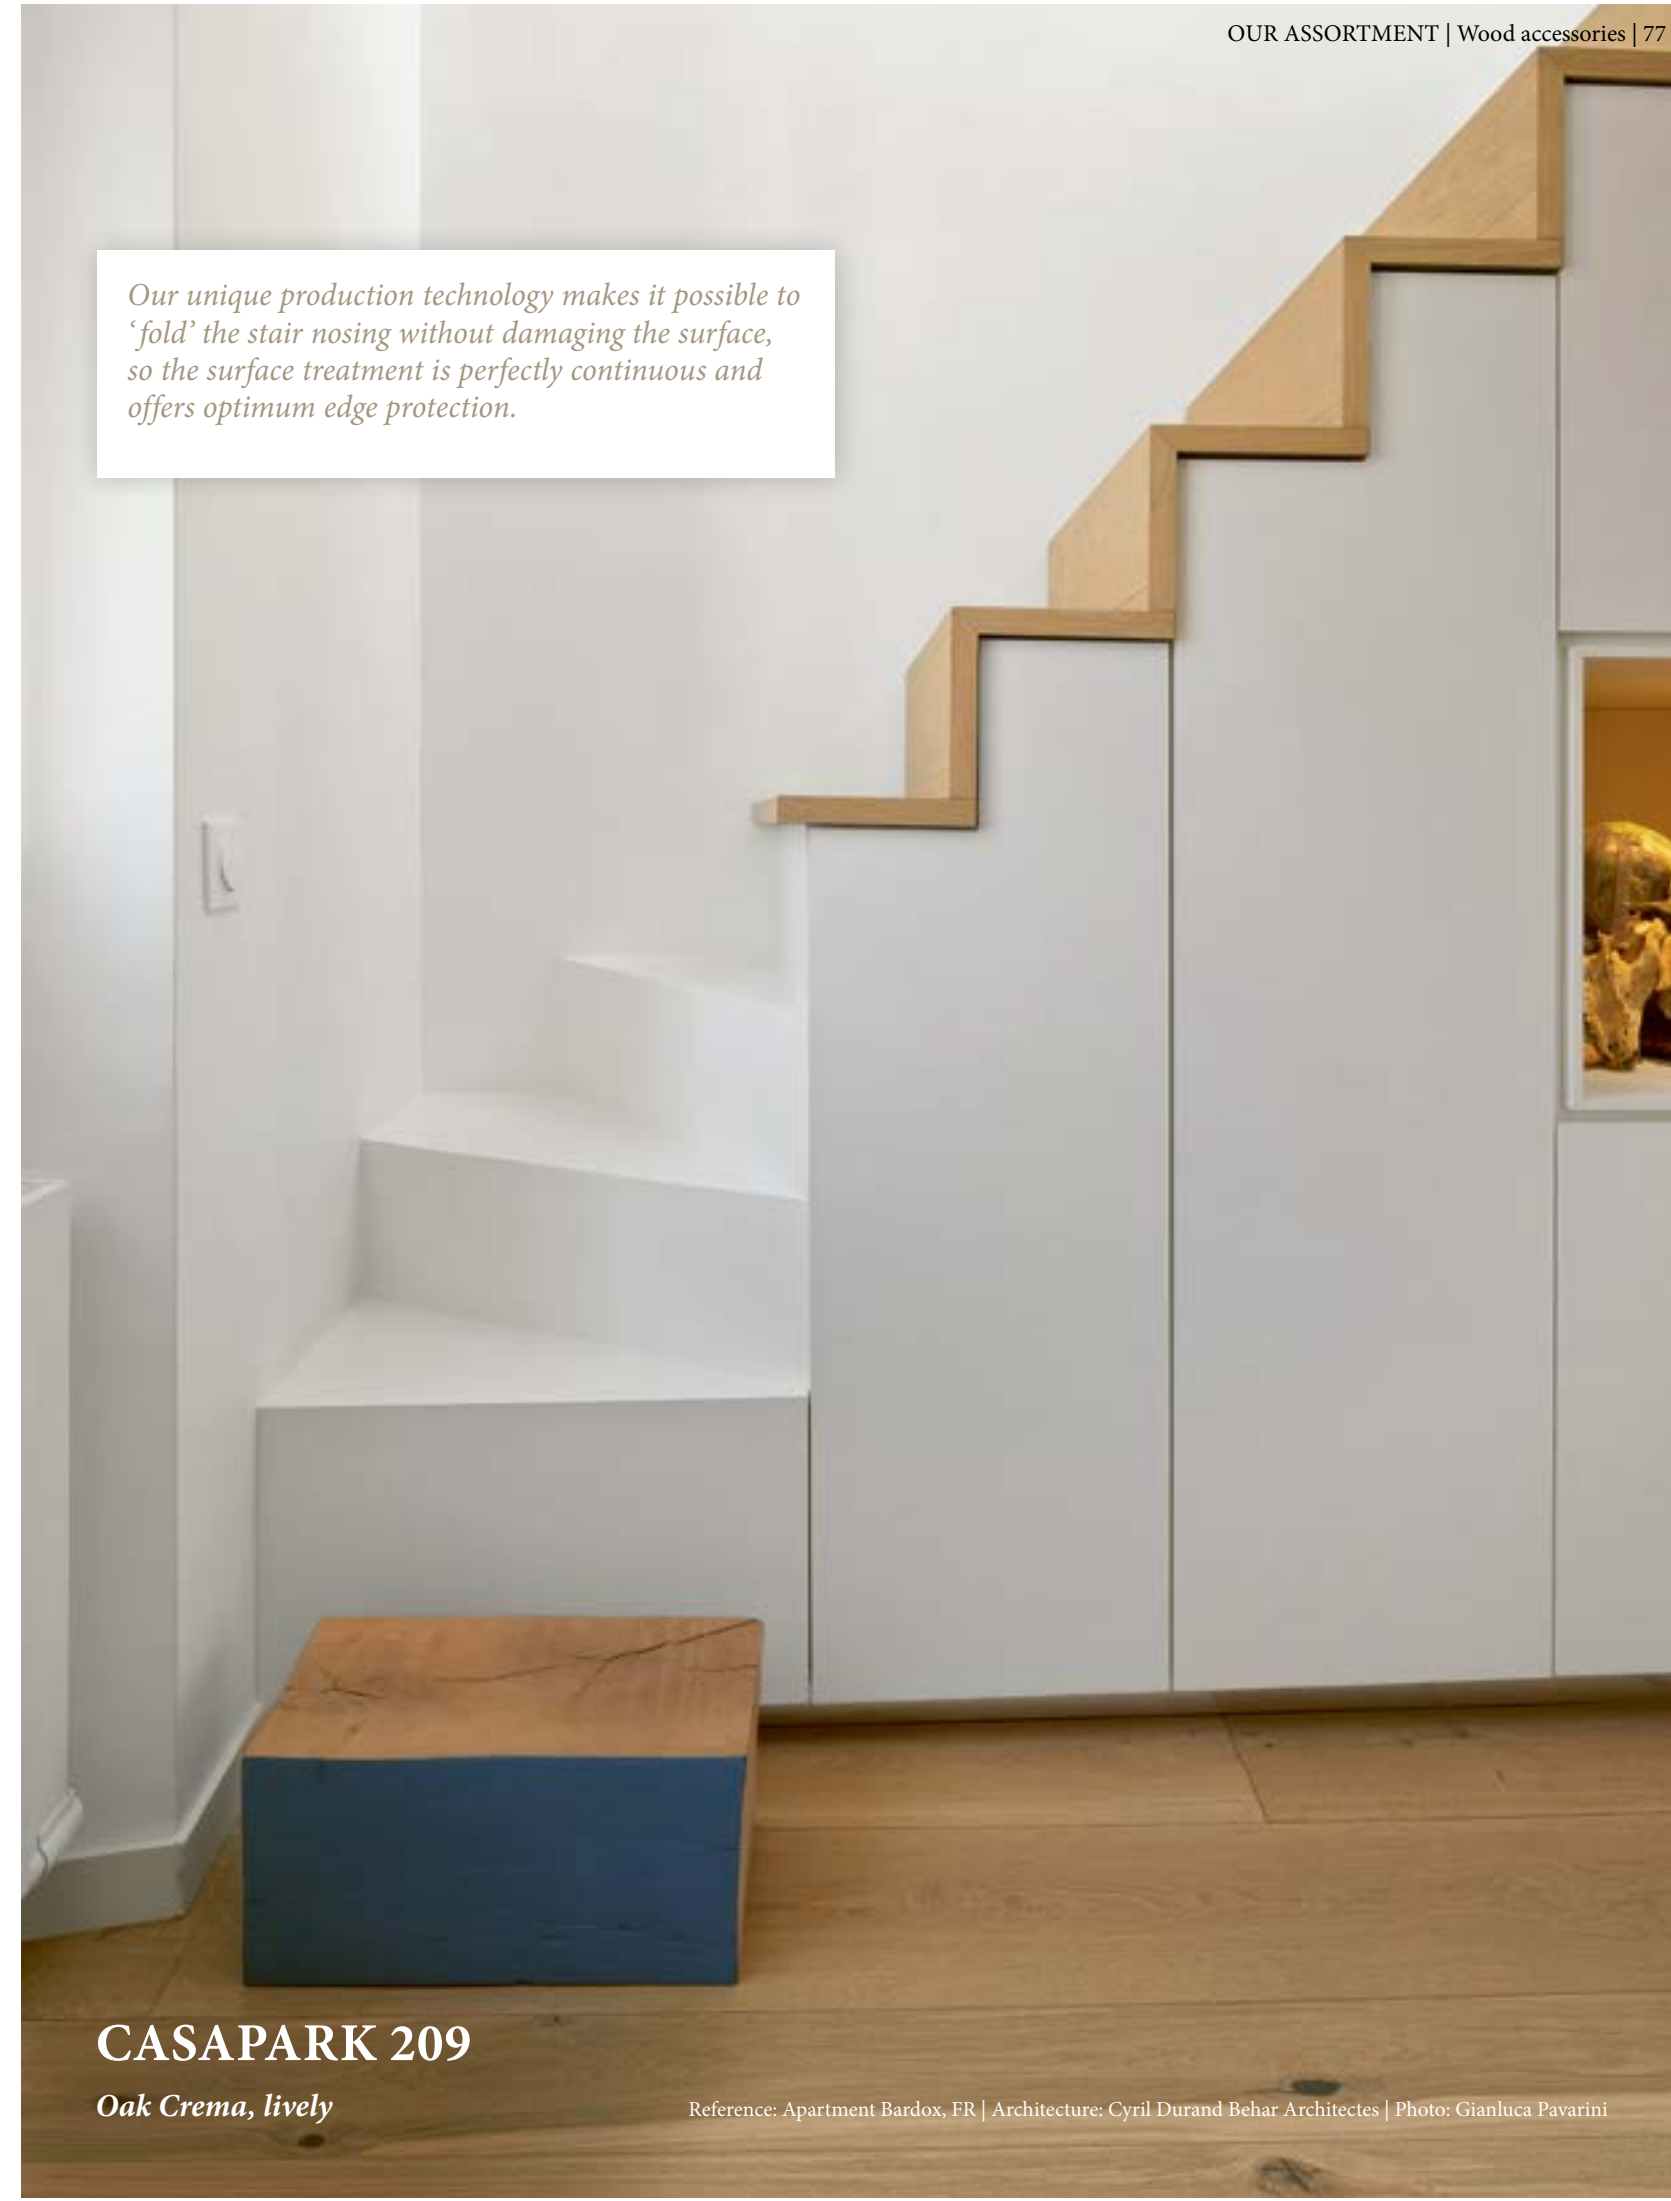

- 1 | Wand und Decke aus Cleverpark 1250 Oak Nature | Reference: Mountain Villa High Tatras (SVK) | Photo: Jozef Kolcún
- 2 | Bench from Villapark Oak Mandorla | Reference: House Balgach CH | Photo: Carole Arbenz
- 3 | Plattform from Unicopark Oak Farina

Our unique production technology makes it possible to 'fold' the stair nosing without damaging the surface, so the surface treatment is perfectly continuous and offers optimum edge protection.