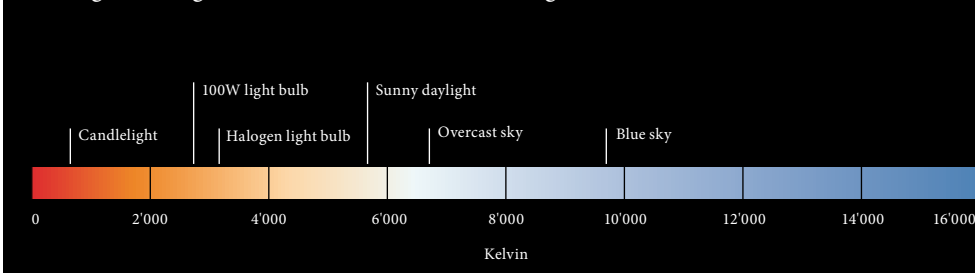

WOOD LIVES *and breathes*

Colour change due to light

Wood is a natural material that people have used and processed over the ages: Wood lives and breathes and it is unique in its colours, structure and warm surface. When properly processed, its irregularities make it truly beautiful and give every home a cosy, warm feel.

Appearance and use

Oak wood has a grey-yellow to yellow-brown core. The growth rings are clearly visible in the oak and give it a uniform grain. Because of its resistance to moisture and its distinctive aroma, oak is used to produce casks to store wine, whiskey or sherry.

The natural play of colours in wood

Wood is a natural product that slowly develops its natural colour. This happens especially in the early days and it enhances the character of flooring made from real wood. Wood can become darker or lighter with age, or change its shade. The colour tones of smoked wood hardly change at all. Smoked oak only lightens slightly through exposure to sunlight and becomes more golden.

Playing with light

When designing a room, it's worth keeping lighting in mind. The warmth of the light affects both our perception of the floor and our mood. Cool lighting has a refreshing and invigorating effect, while warm light creates a sense of comfort and a cosy atmosphere.

Changes through the natural UV radiation in light

*Wood is unique, and no two planks are the same.
The art lies in emphasising this natural uniqueness.*

UNICOPARK

Oak Avorio, lively