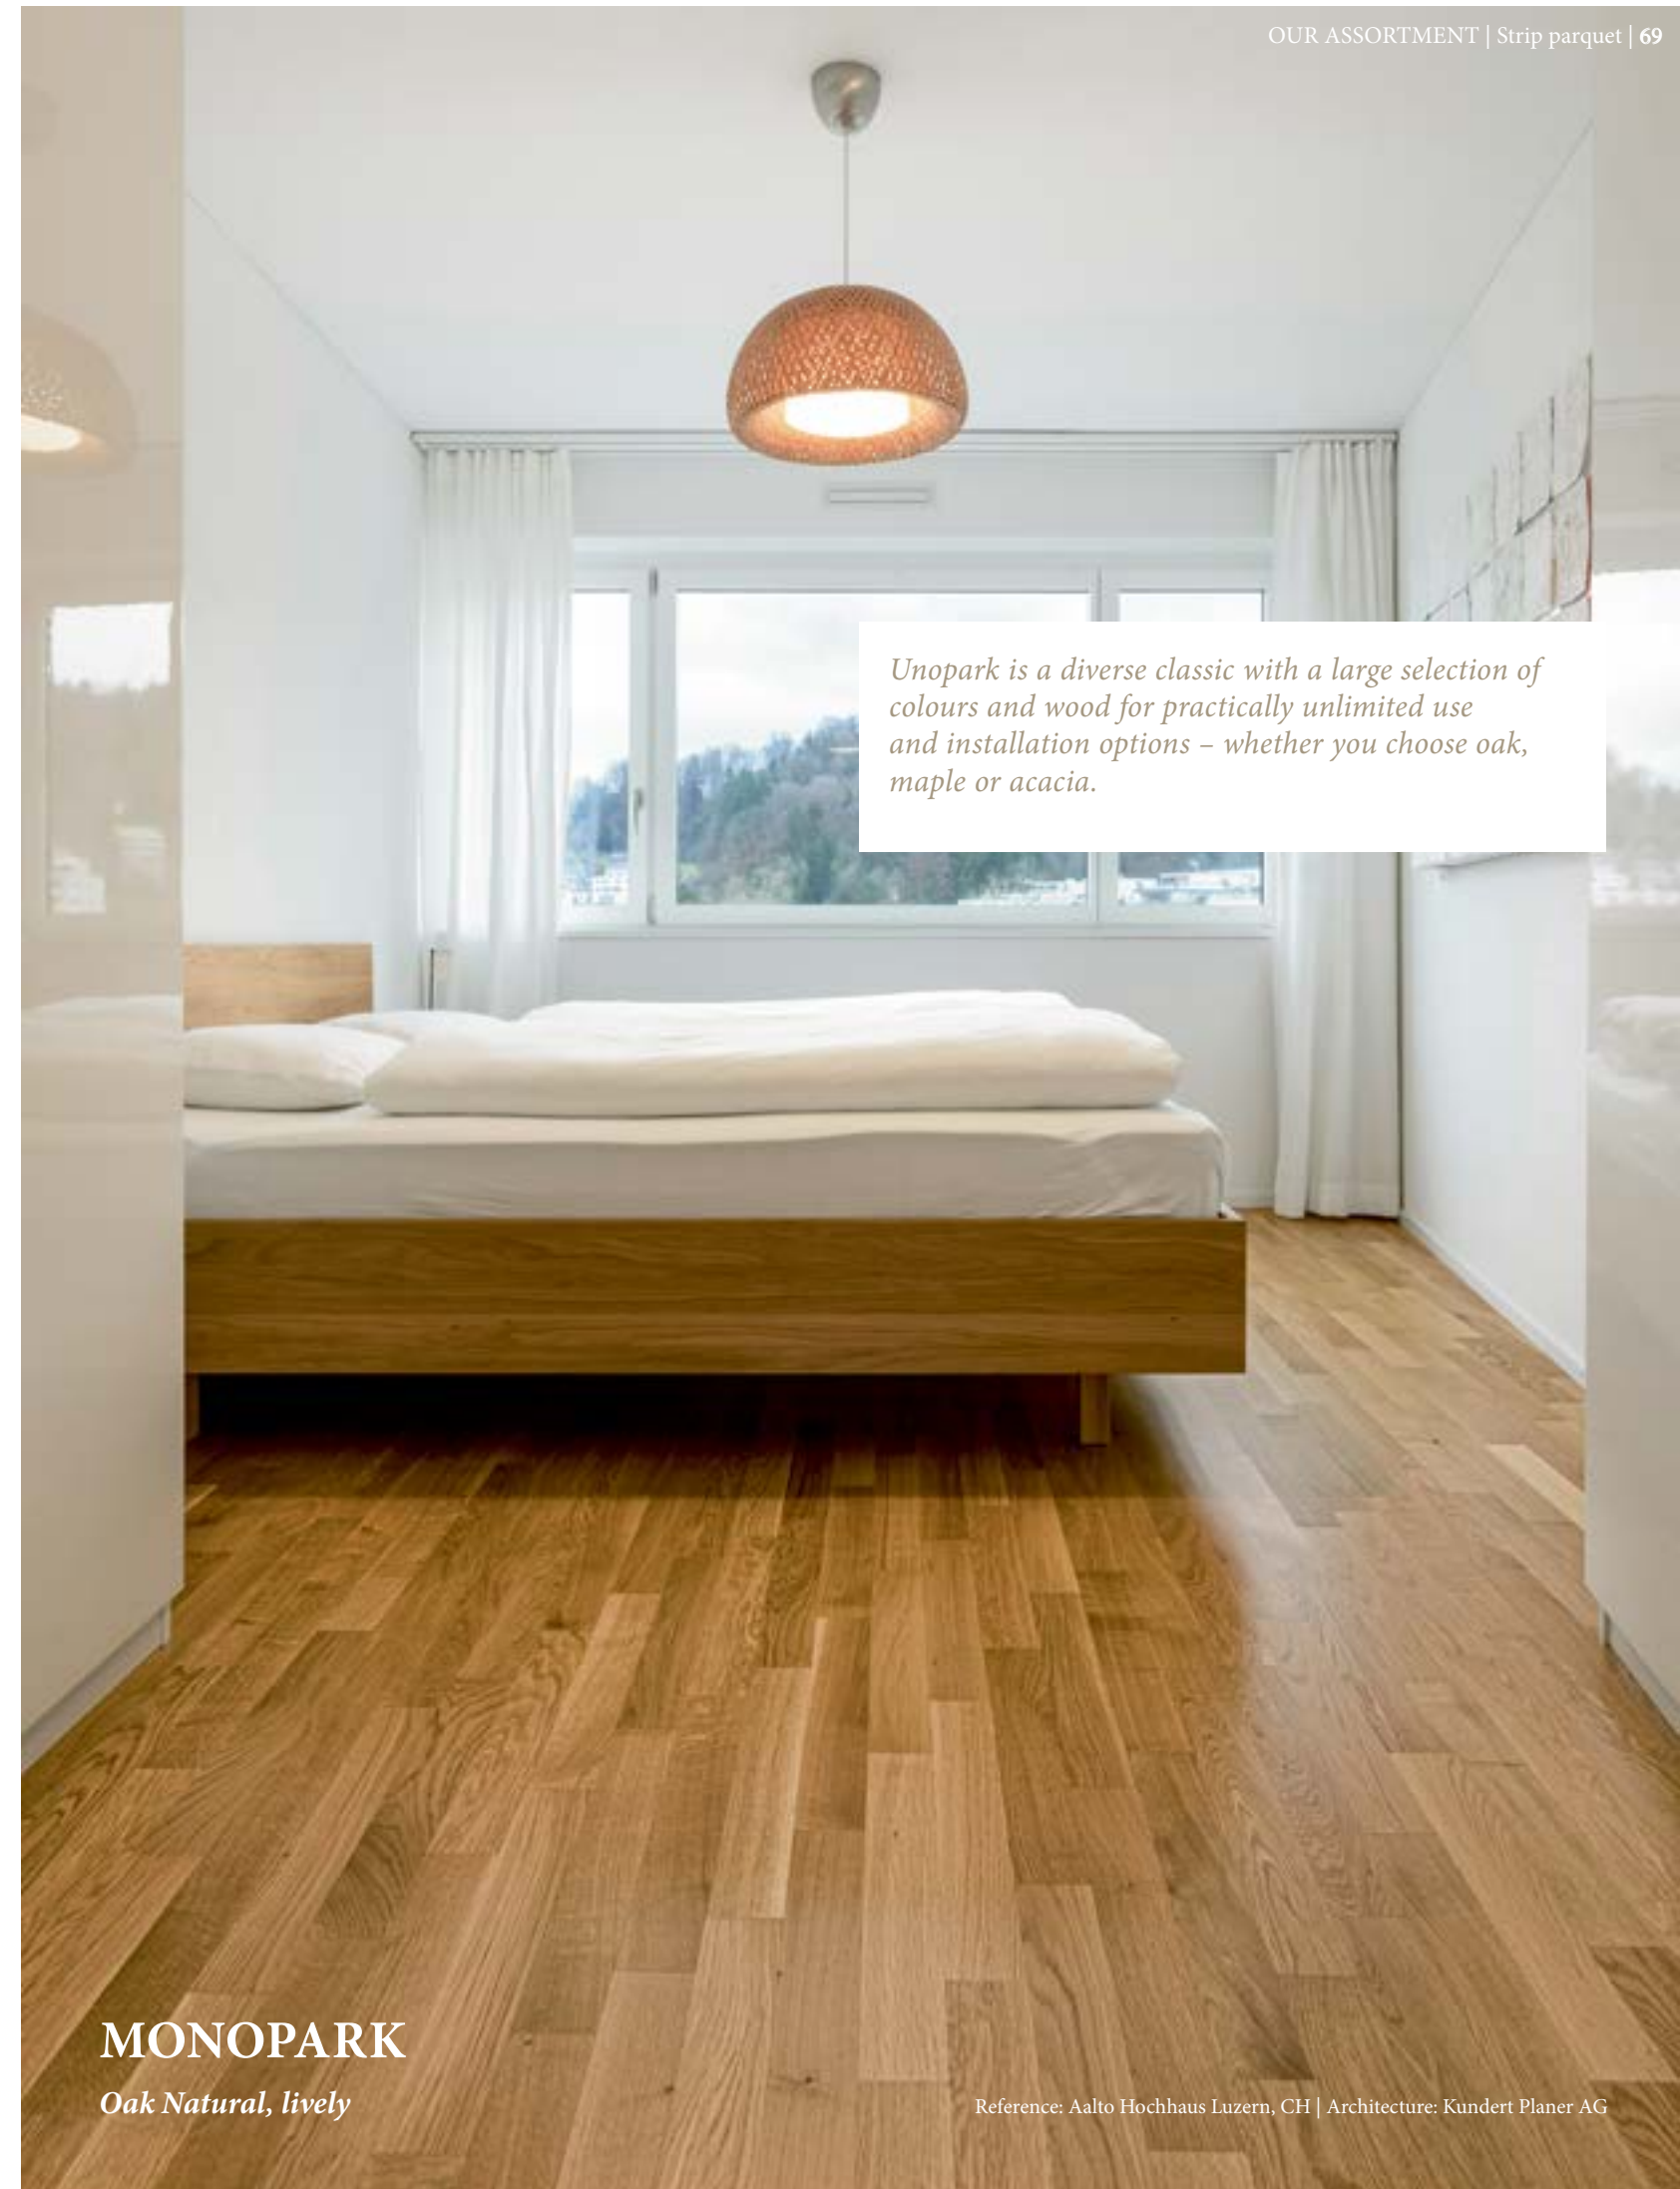

Unopark is a diverse classic with a large selection of colours and wood for practically unlimited use and installation options – whether you choose oak, maple or acacia.

MONOPARK
Oak Natural, lively

UNOPARK
Oak Natural, calm