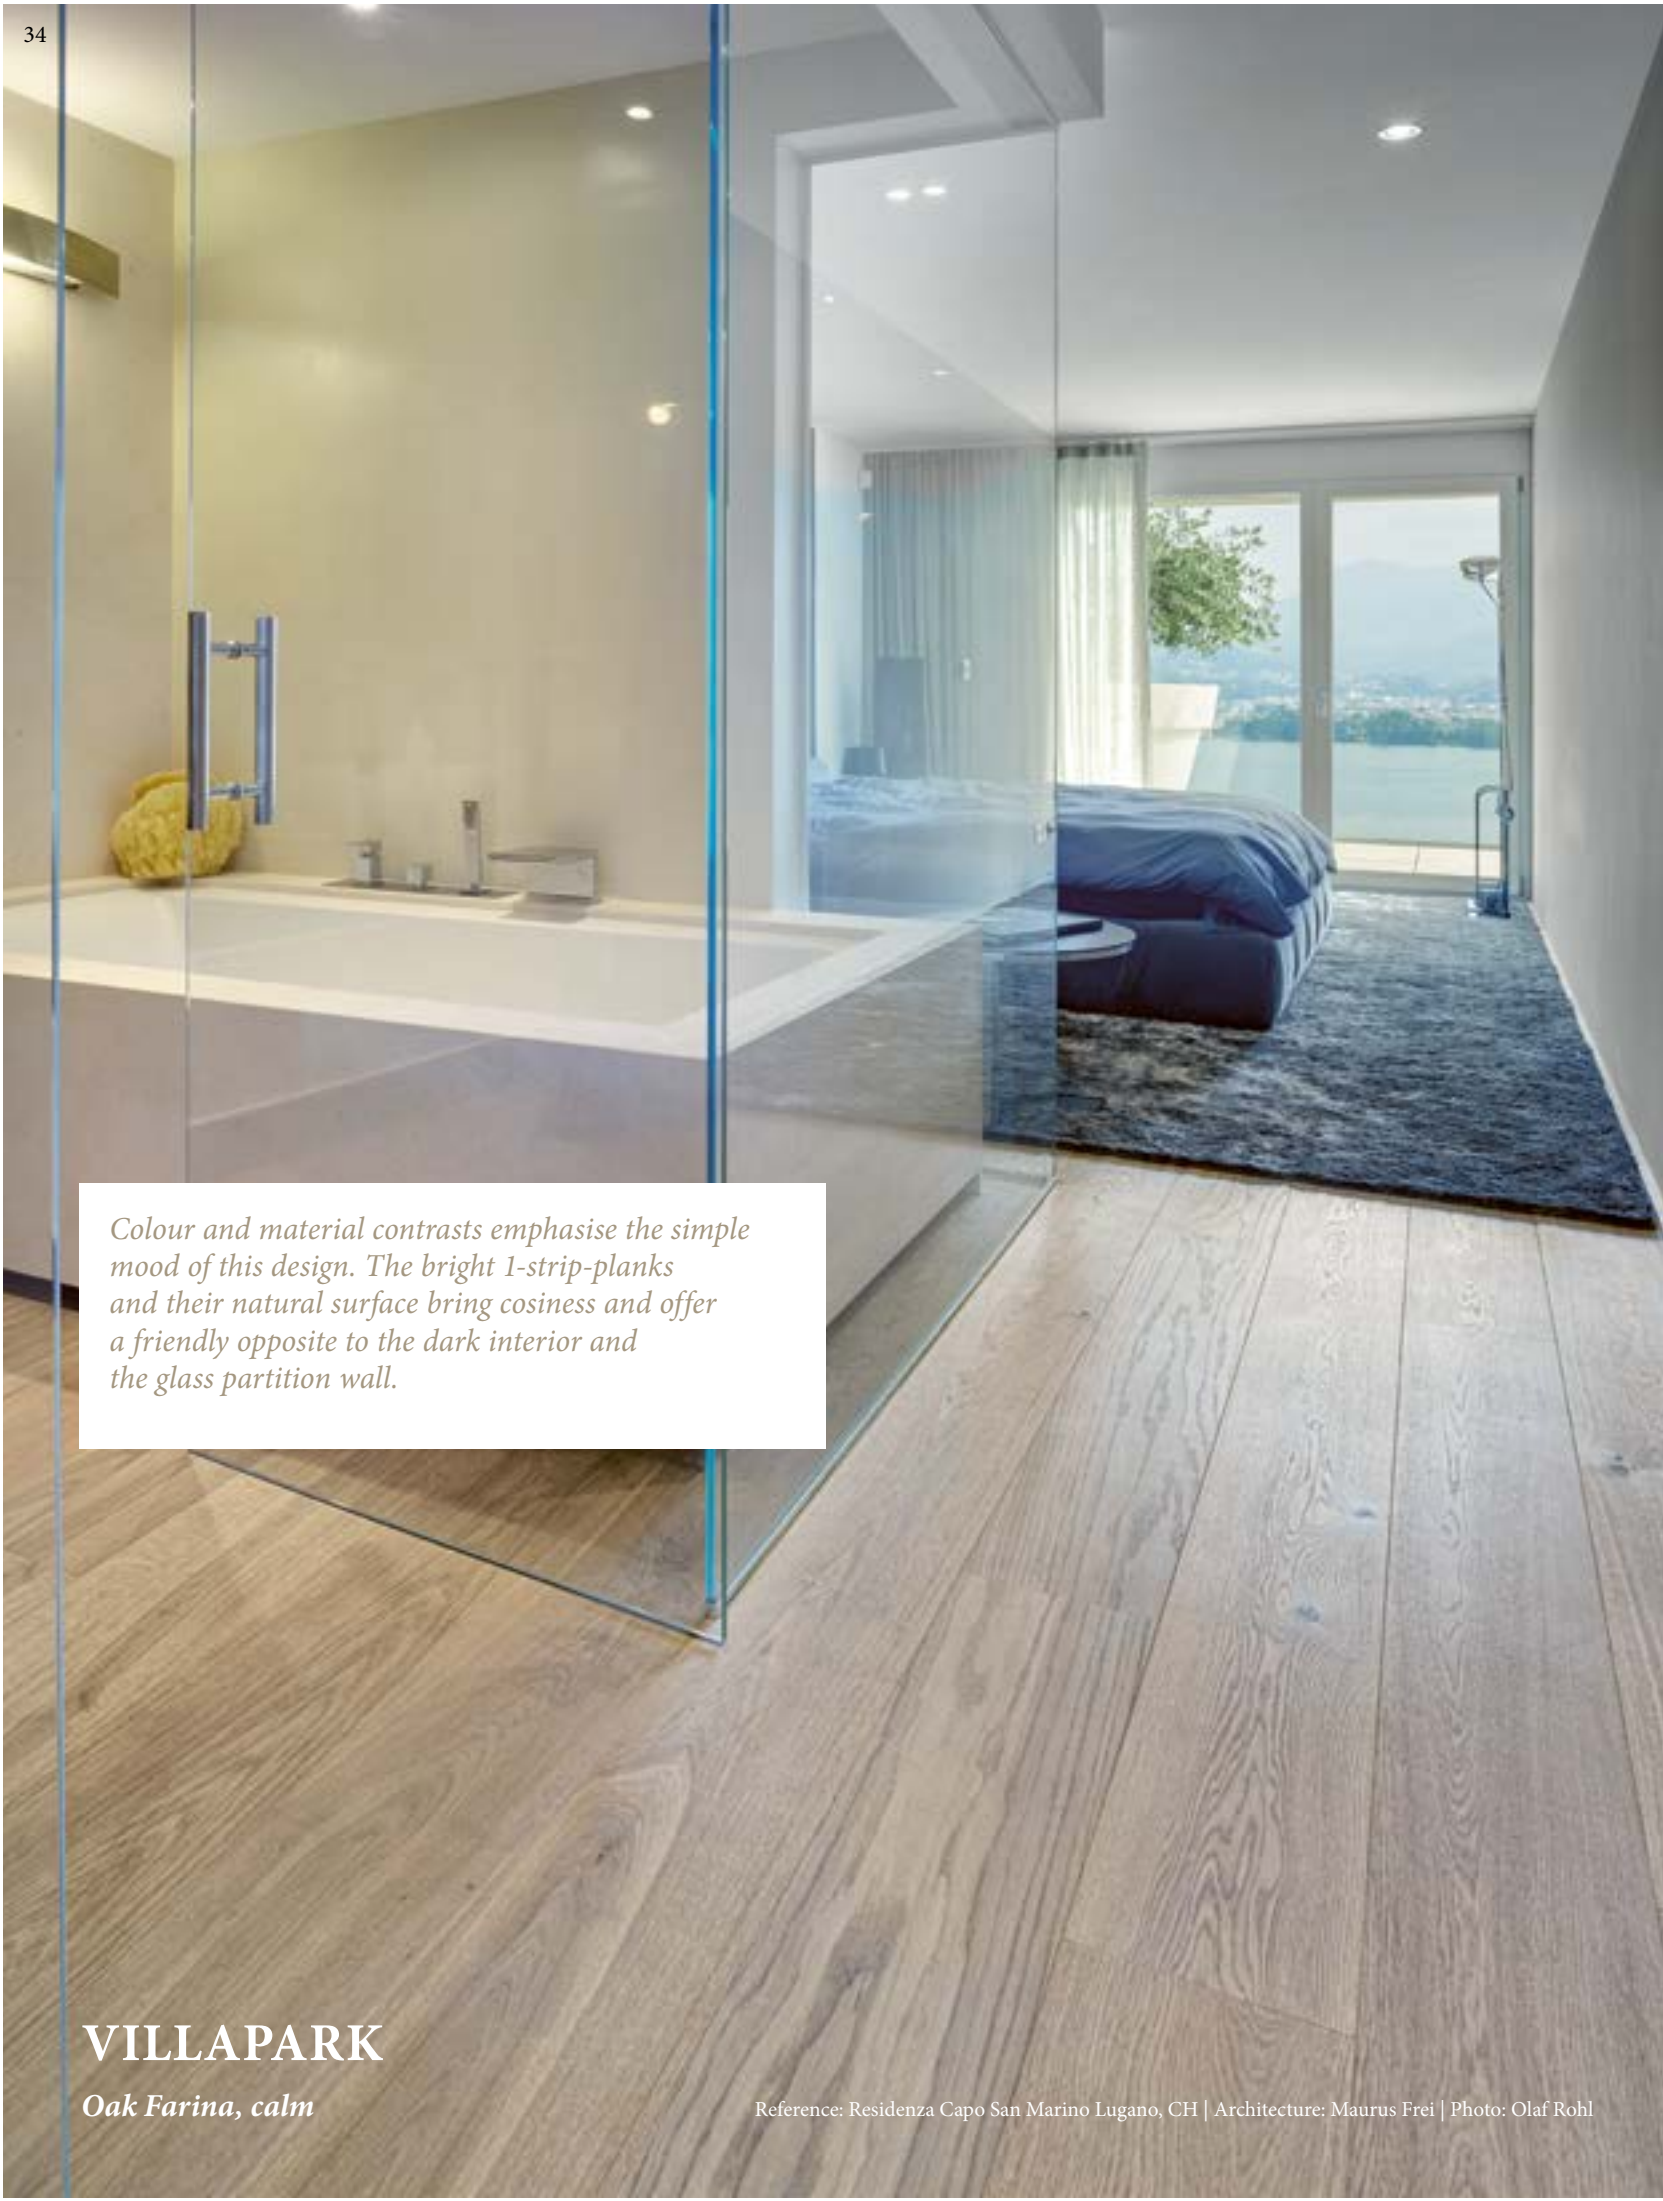

Villapark is available in the following wood types and colours:

Villapark True Colours Edition is available in the following colours:

Villapark - 2100 x 190 x 9.5 mm

Finally back home: The Oak Slightly Smoked colour looks pleasant and natural. The B-Protect® surface provides all the protective properties of an improved lacquering, preserving the look and feel of the wood.

VILLAPARK
Oak slightly smoked Crema, lively

Colour and material contrasts emphasise the simple mood of this design. The bright 1-strip-planks and their natural surface bring cosiness and offer a friendly opposite to the dark interior and the glass partition wall.