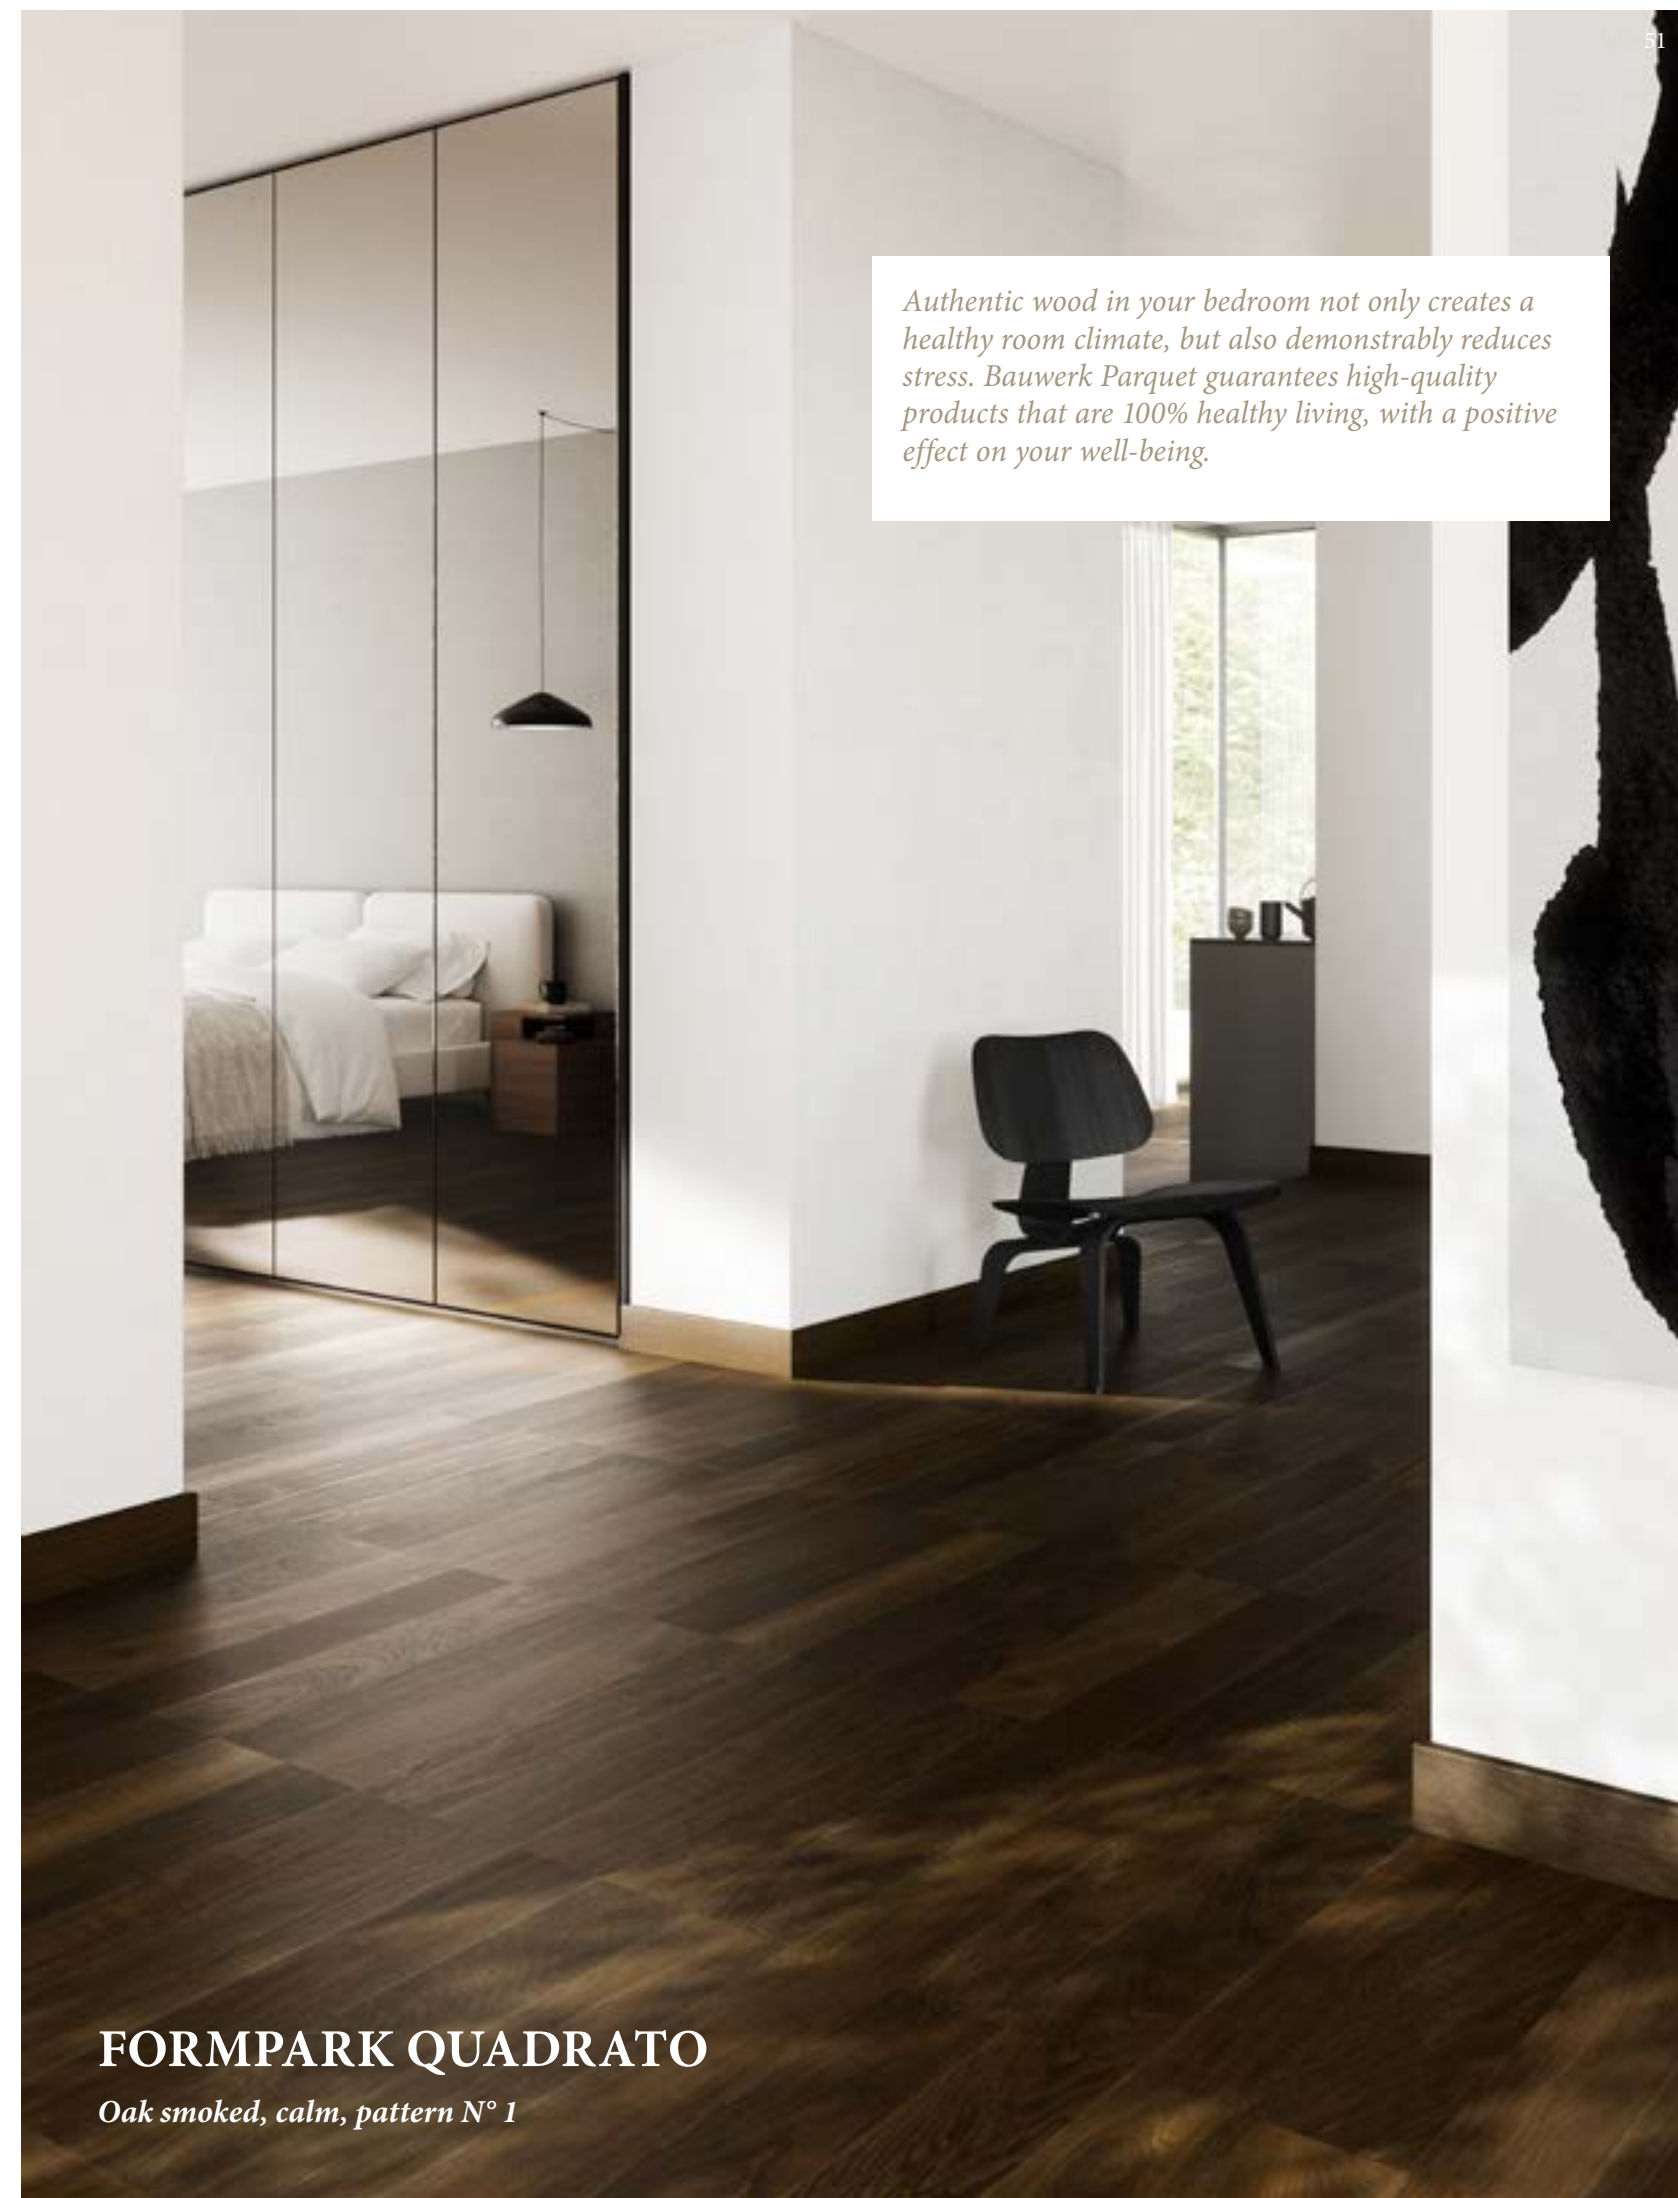

Outstanding fit

Creative patterns in floors do not forgive mistakes. For this reason, the individual Formpark Quadrato planks are made by our master craftsmen in Switzerland. Formpark Quadrato is available in light and dark colours with a natural-oiled surface, as well as in the Oak Crema colour with the innovative B-Protect® surface treatment. The planks in this format are square-edged, creating a smooth, flatter appearance to the floor.

Discover their countless laying patterns on our website: bauwerk-parkett.com > Formpark Quadrato

Formpark Quadrato is available in the following colours:

Formpark Quadrato – 650 × 130 × 11 mm

Visually, the B-Protect® surface hardly differs from natural, untreated wood; functionally, it offers all the advantages of a classic lacquer coating.

FORMPARK QUADRATO

Oak Crema, calm, pattern N° 9

FORMPARK QUADRATO

Oak Caramello, calm, pattern N° 12

Authentic wood in your bedroom not only creates a healthy room climate, but also demonstrably reduces stress. Bauwerk Parquet guarantees high-quality products that are 100% healthy living, with a positive effect on your well-being.