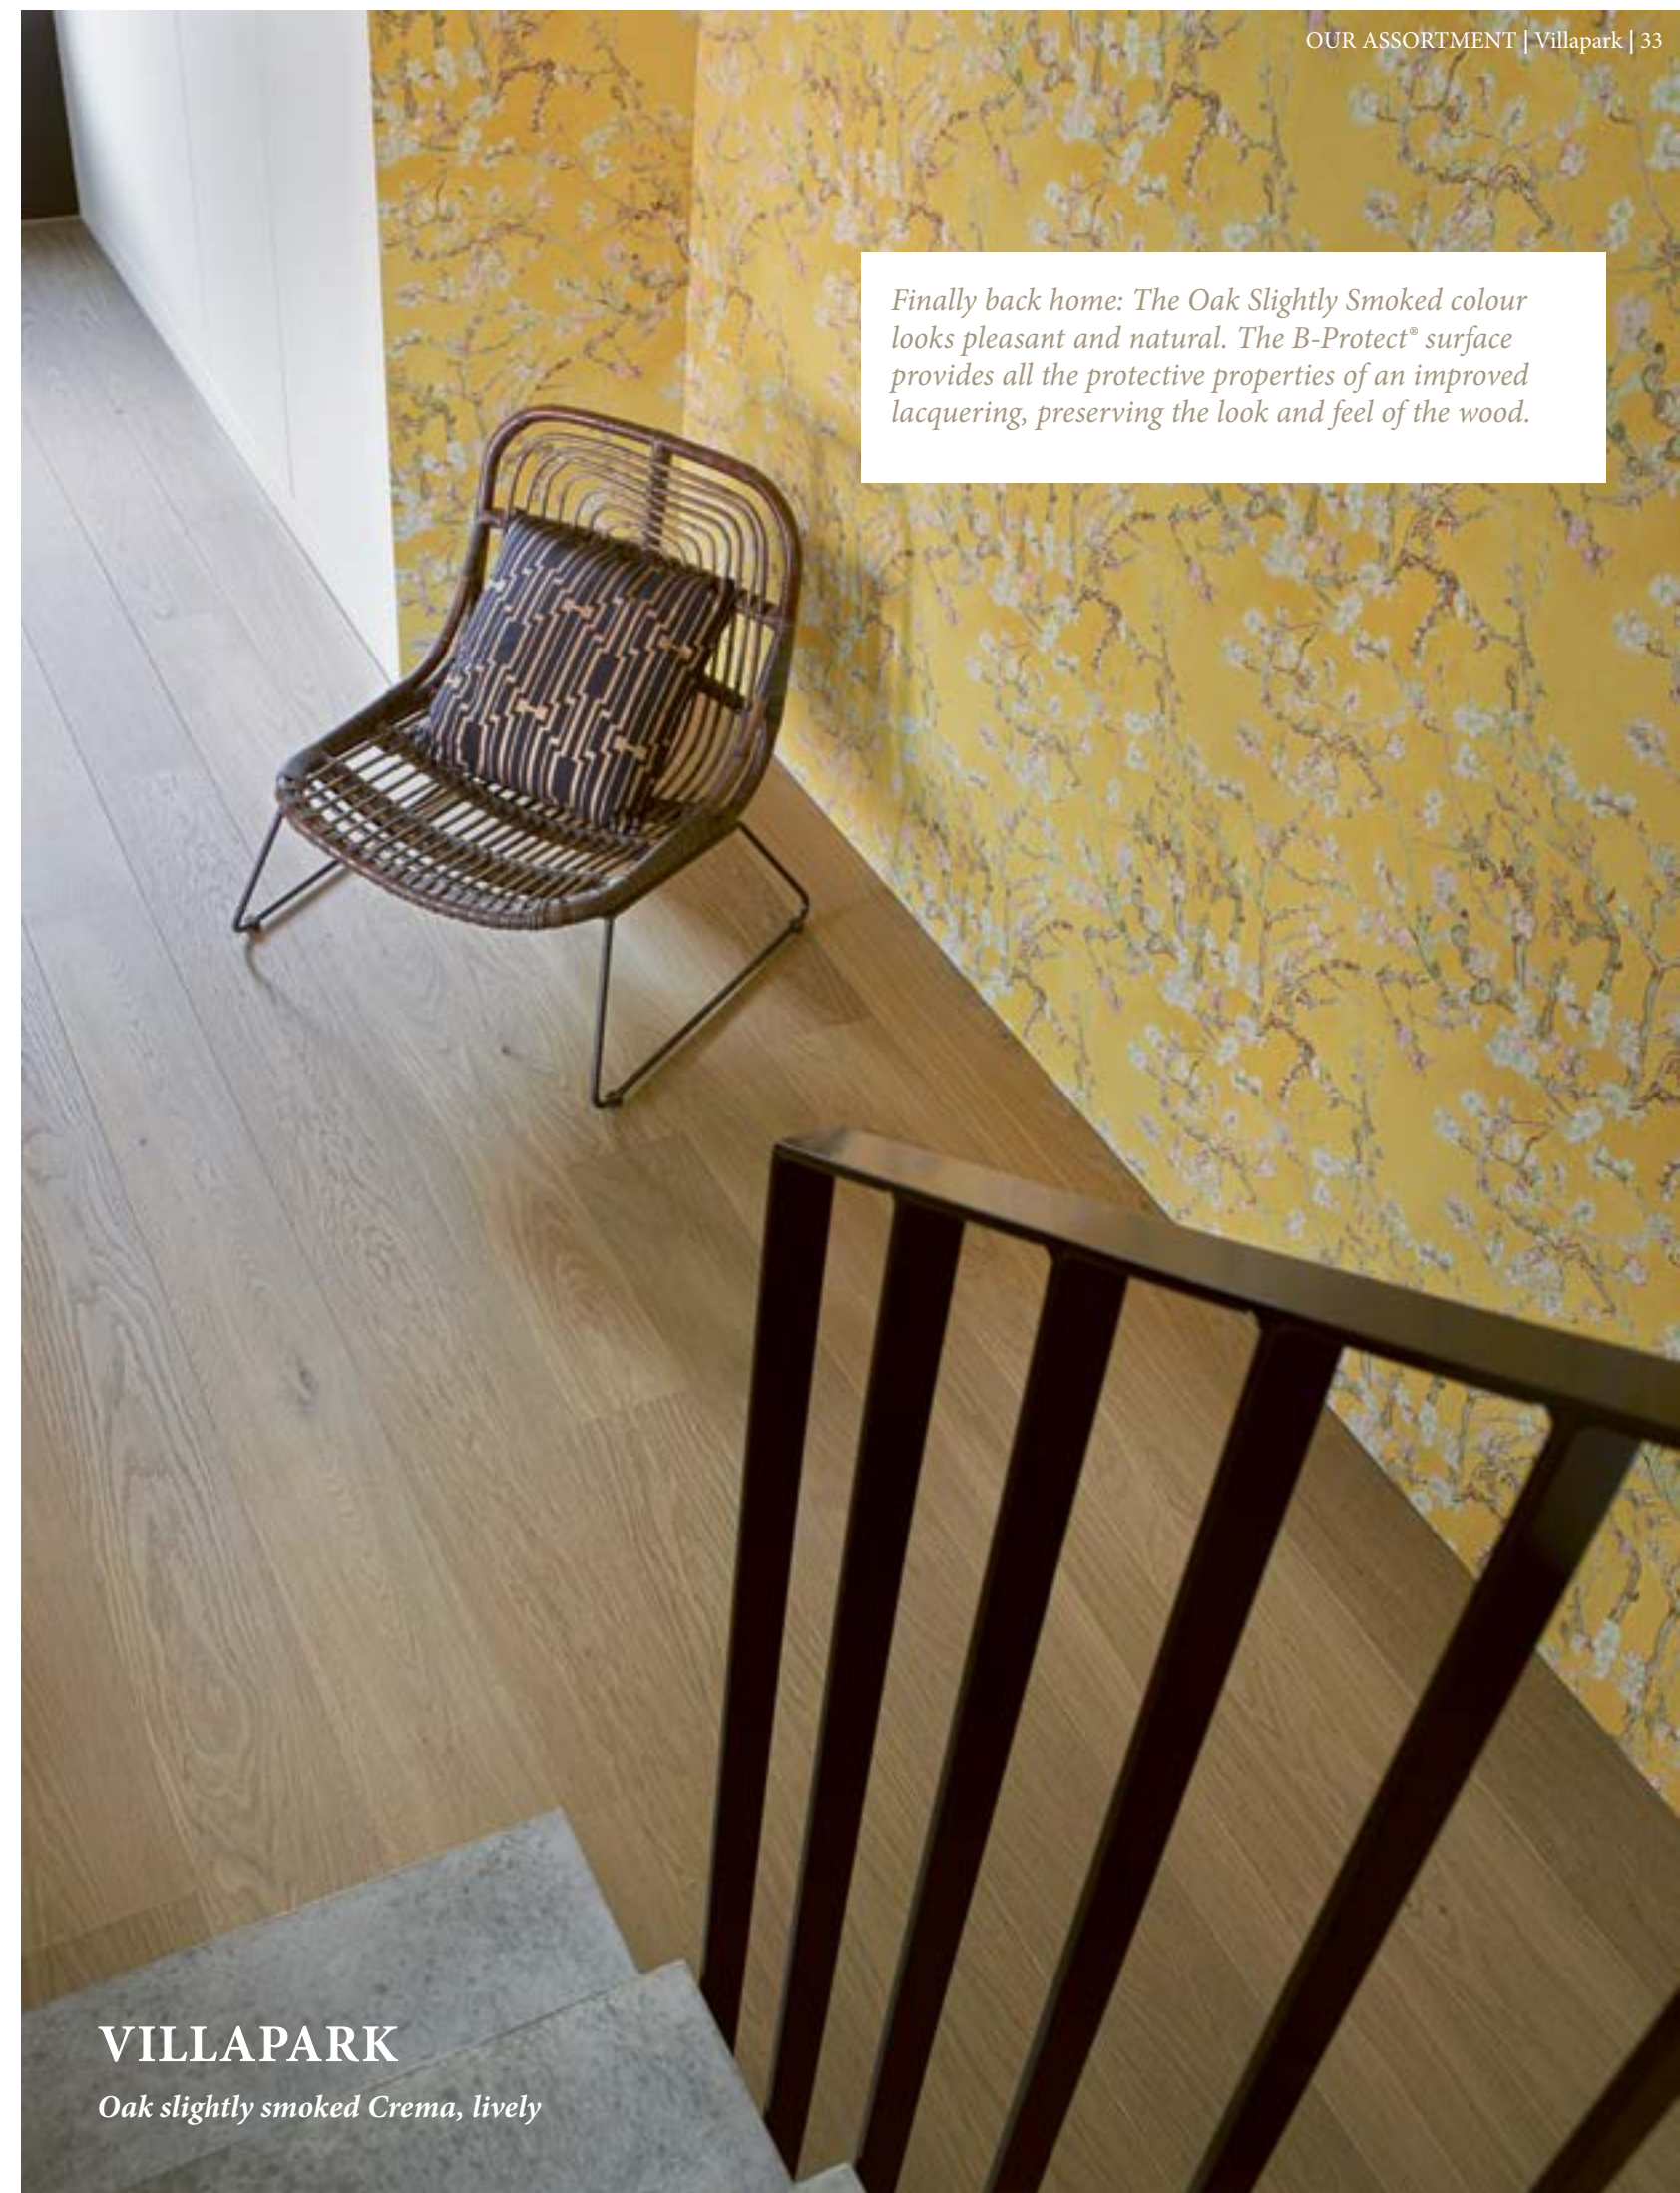

Villapark is available in the following wood types and colours:

Villapark True Colours Edition is available in the following colours:

Villapark - 2100 x 190 x 9.5 mm

Finally back home: The Oak Slightly Smoked colour looks pleasant and natural. The B-Protect® surface provides all the protective properties of an improved lacquering, preserving the look and feel of the wood.

VILLAPARK
Oak slightly smoked Crema, lively

Colour and material contrasts emphasise the simple mood of this design. The bright 1-strip-planks and their natural surface bring cosiness and offer a friendly opposite to the dark interior and the glass partition wall.