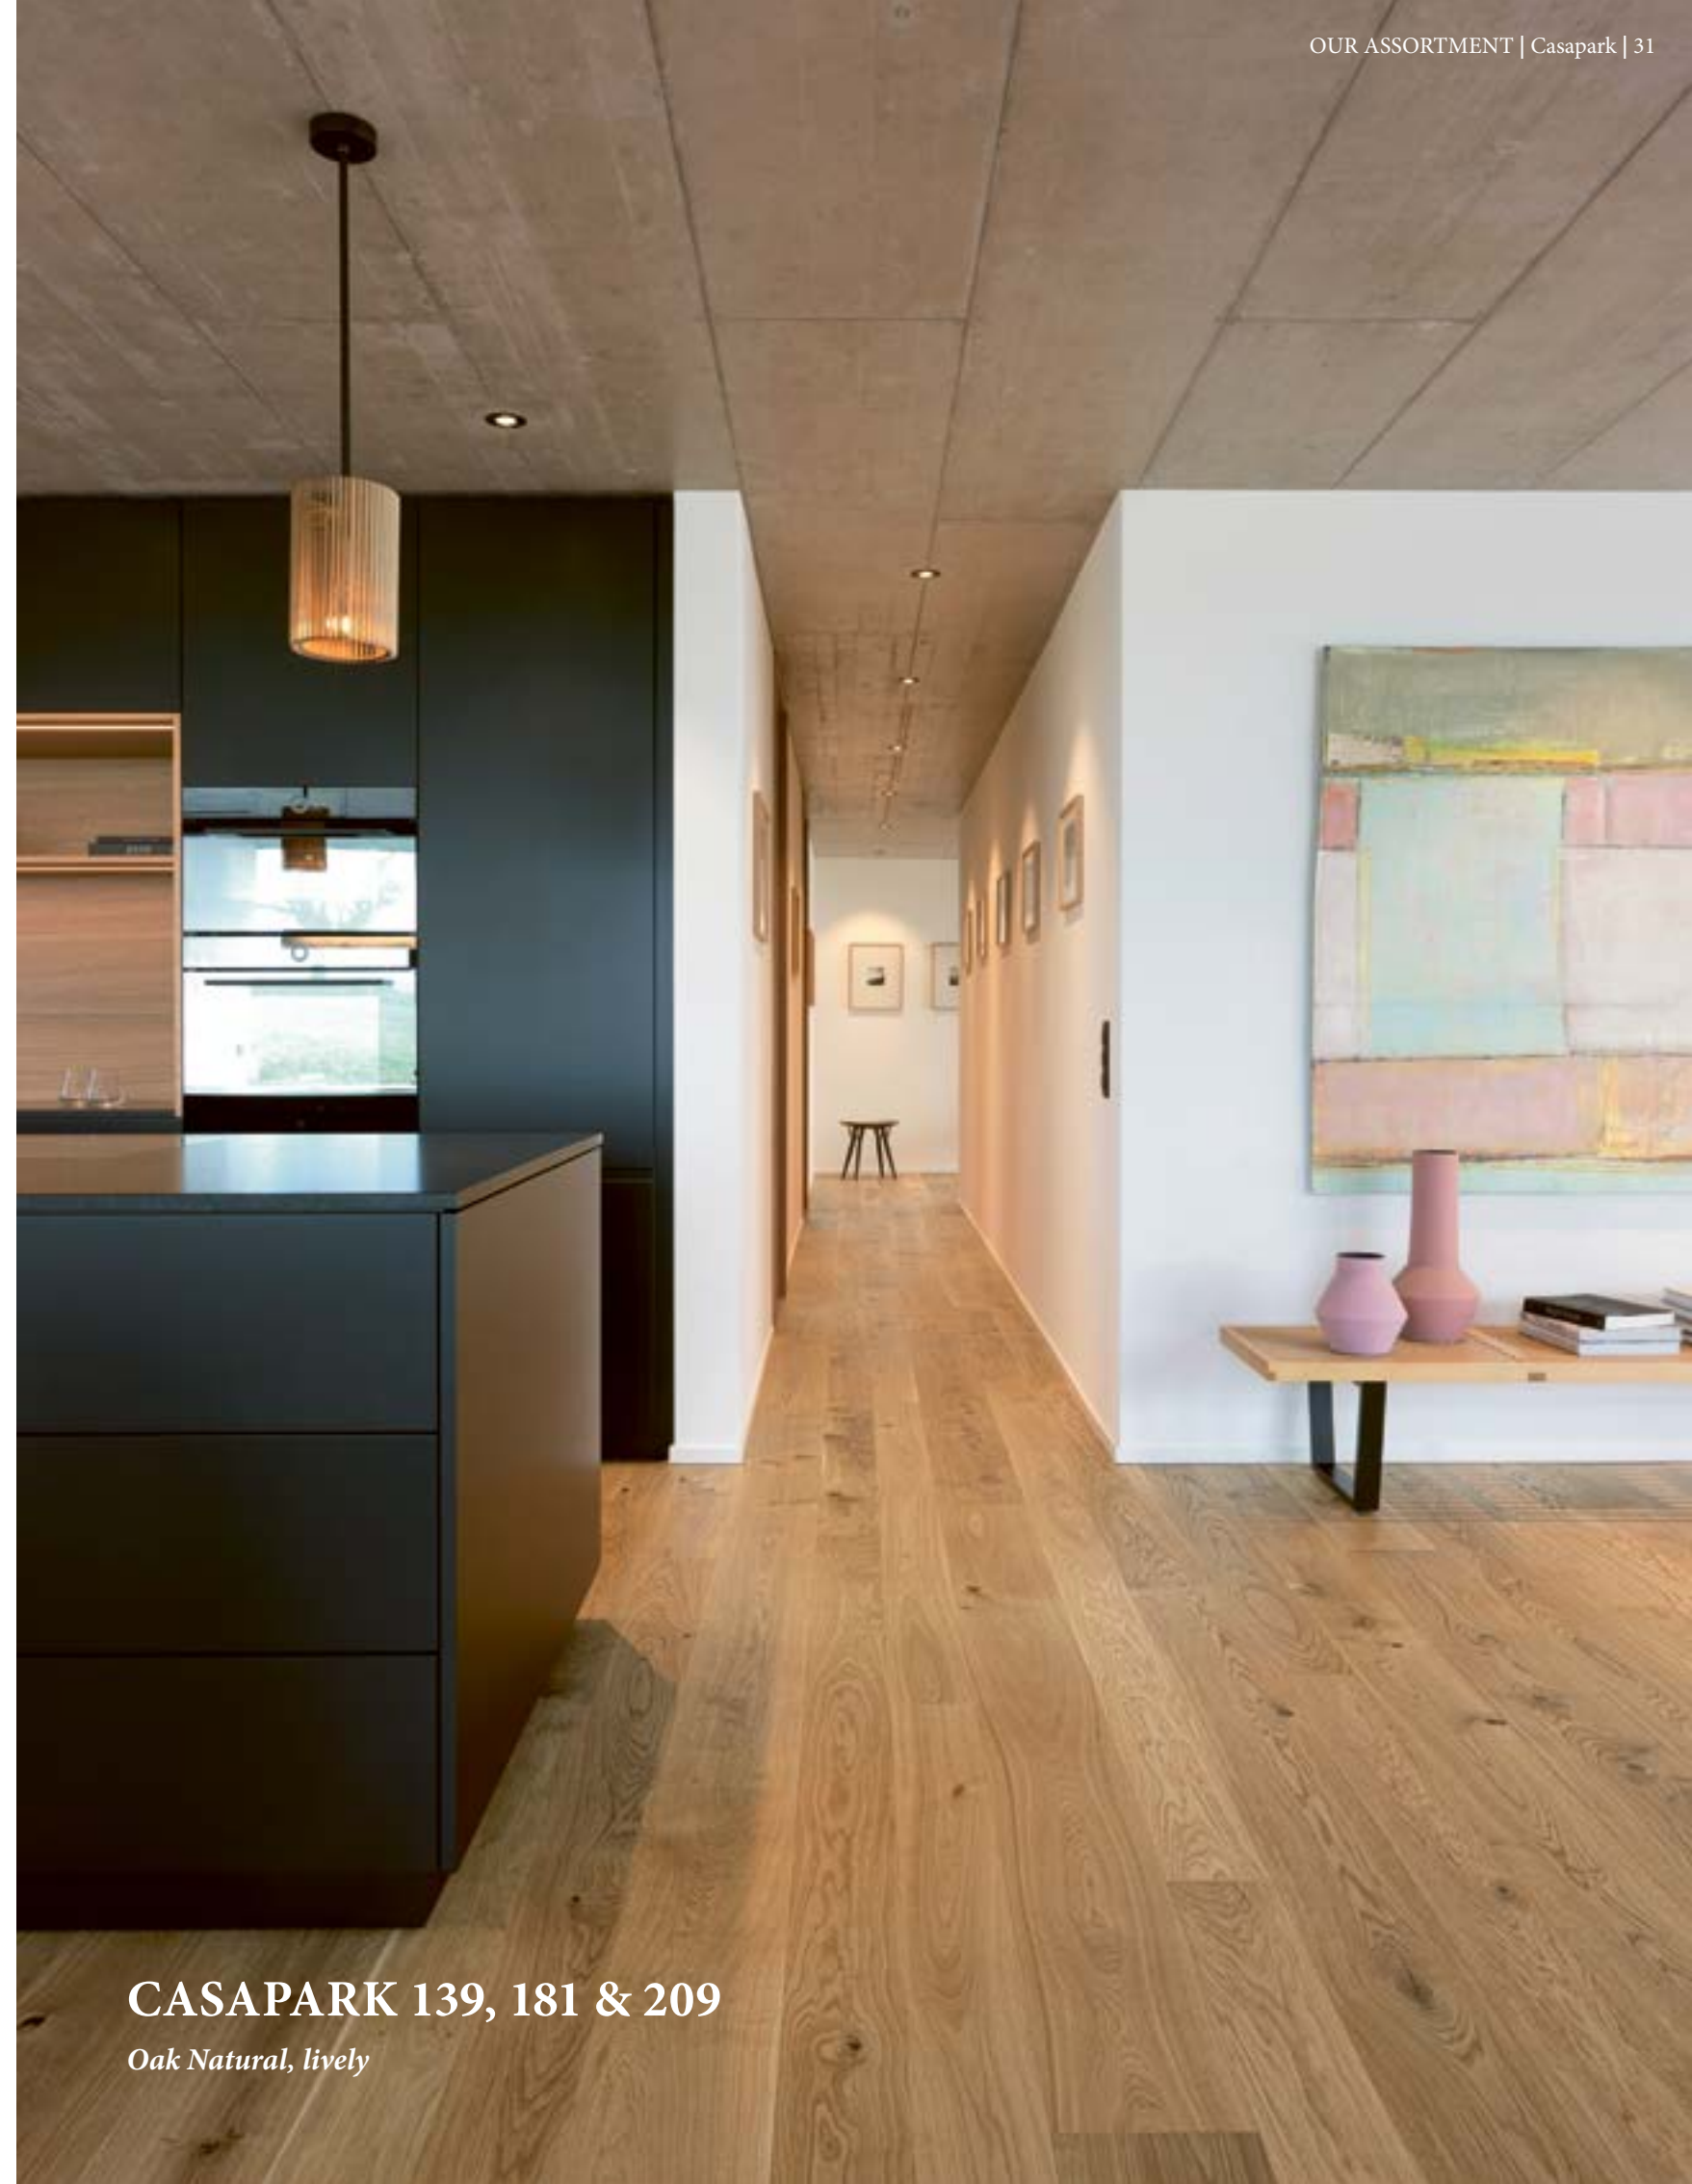

TERRACE HOUSE *Product:* Casapark Oak Natural in three widths
STETTEN *Architecture:* Baumgartner Partner Architekten AG
Builder: Private
SWITZERLAND *Floor installer:* René Bühler AG
Photos: Bruno Helbling

Living space for the aesthetically MINDED

The love of the house's inhabitants for good design, art, photography, literary and culinary art, as well as interior design, is invariably visible in every room: at the same time, the finely matched, harmonious colours, shapes, and materials provide an idyllic view over the surrounding landscape, turning it into a true eye-catcher.

Designed into nature

The unobstructed view of the Alps, the forests and the meadows was one of the reasons for buying the flat on the upper floor of the terrace house on the edge of Stetten, in the canton of Schaffhausen. The ability to freely design the interior space was another reason. The minimalist living space offers a perfect match for the simple architecture by Baumgartner Partner, offering a perfect stage for its owners who continually seek to express themselves creatively. With their distinctive variety and three different plank widths, the large Casapark 1-strip-planks highlight the unique atmosphere of each room. And thanks to its smart design and a 3.5 mm thick European oak top layer, the parquet works well with underfloor heating: a perfect thing to have when you want to look at hares and roes from your sofa in winter.

CASAPARK 139, 181 & 209

Oak Natural, lively